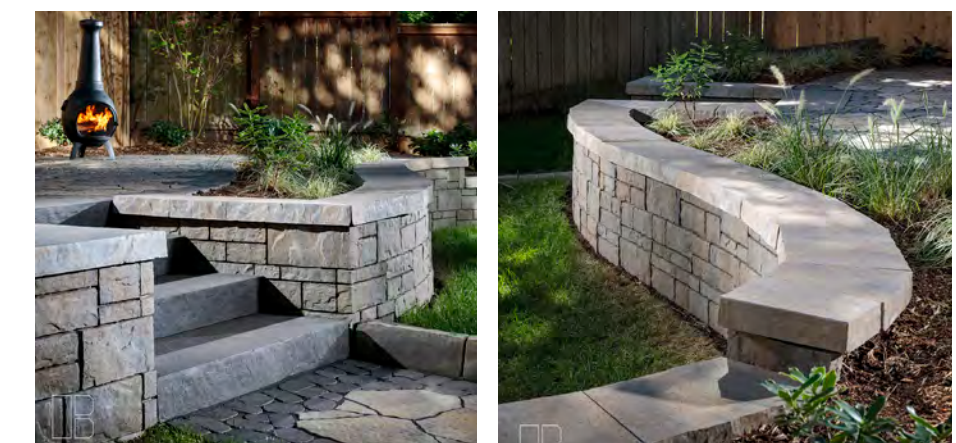

ART AND EARTH FUSION GARDEN by Shovel & Thumb

This showcase garden is a true celebration of artistry and nature, designed to inspire creativity and connection with the outdoors. Featuring sophisticated porcelain raised patio in sleek grey tones, paired with textured pavers in earthy hues arranged in an elegant square and rectangle pattern for a modern yet inviting feel.