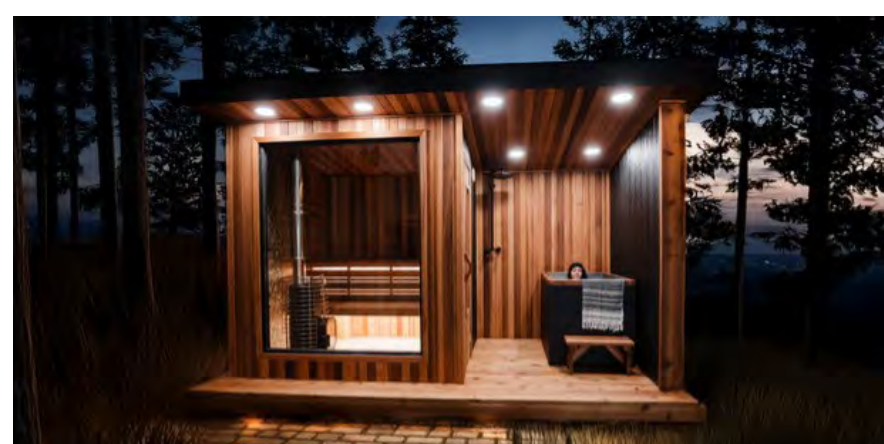

BACKYARD WELLNESS RETREAT by NW Immersion Co.

Visitors can explore the spacious Silver Star Sauna, the compact Loowit Sauna, and the versatile Immersion Hot/Cold Tub, which heats for soaking or creates ice for cold plunges. Built in the Pacific Northwest, these products combine durability, simplicity, and performance to bring sauna and cold therapy home.