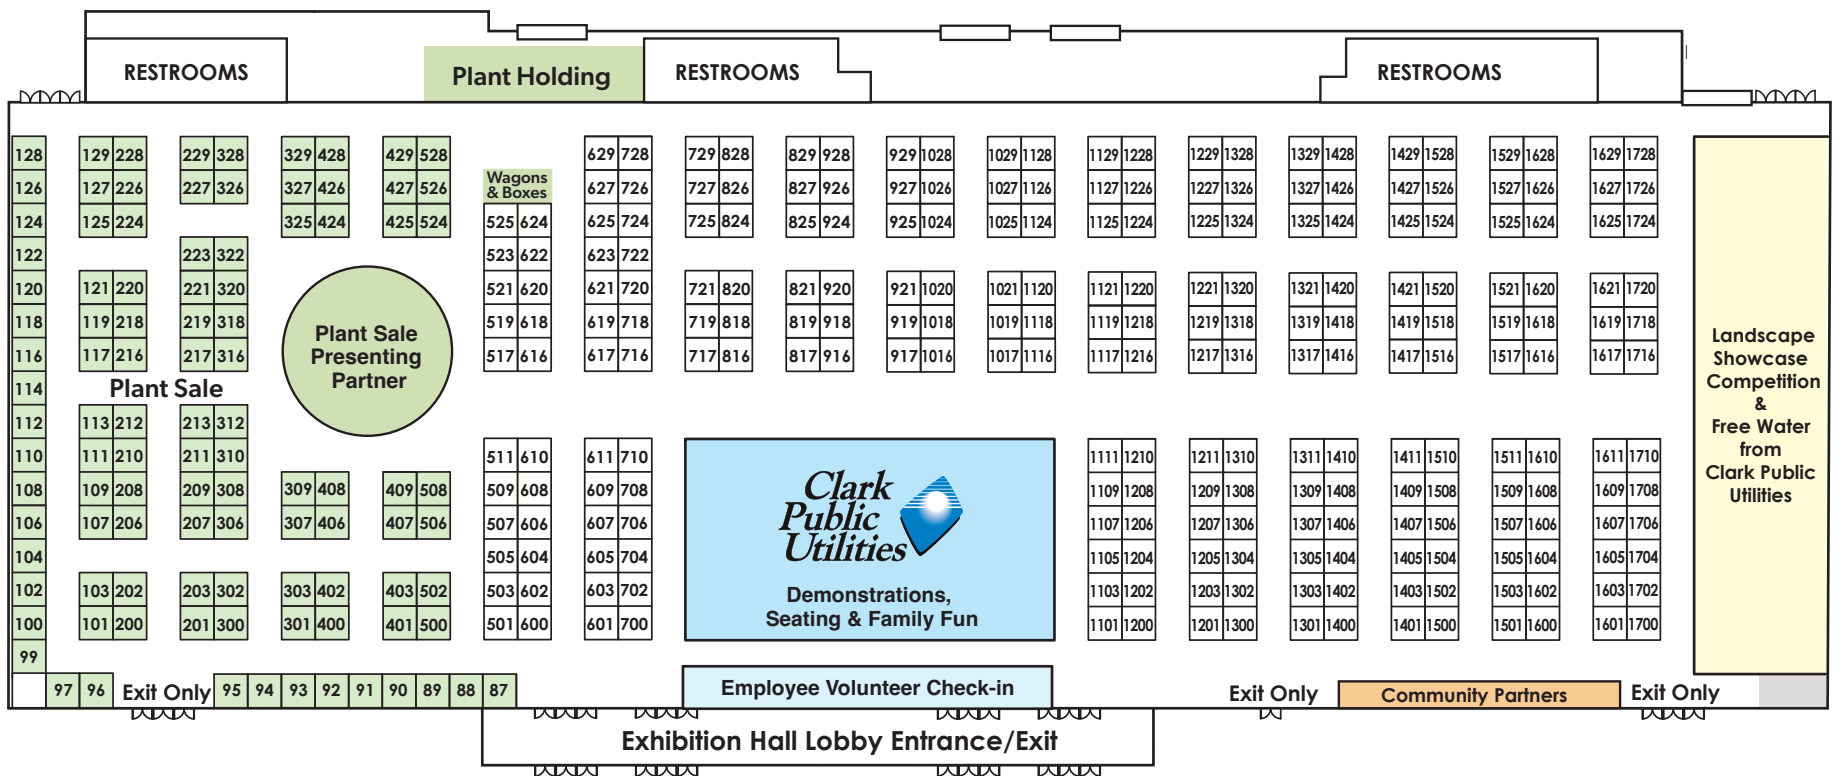

HUNDREDS OF BOOTHS FEATURING THE BEST HOME & GARDEN PRODUCTS & SERVICES

NURSERIES AT THIS YEAR'S PLANT SALE

EXHIBITOR	Booth No.(s)
3D Roofing LLC	1504
AA Window, Roof & Gutter Cleaning	1625
ABS Building Supply, Battle Ground	1505
AGE Electric, Inc.	1526
All American Landscaping & Maintenance LLC	1724
Alumaverse, Inc.	1718,1720
American Family Insurance	1202
Apex Mechanical	1306,1308
Arbor Science Tree Care	501
Art of Drawers	1205,1207
Ashley Chimney	1228
Assured Construction LLC	927,929
Bath Center of Seattle	1325
Bath Fitter	925
Bath Planet by Miller Home Renovations	1107,1109,1111
Bath Pros NW	716,718,720
Better Air Northwest	1209
BIA of Clark County	916,918
Bigfoot Exteriors	1425,1427
Blairco, Inc.	1028
Busy B's Exteriorwood Construction	507
Camano Island Coffee Roasters	606
CAP Concrete Coatings	509
Cascade Fence and Deck	700,702
Cascade Flooring America LLC	608,610
CertaPro Painters of SW WA	721
Champion Home Exteriors	1301,1303
Chilton Inc.	1417,1419
Clean Choice Professional Services	623,625
Closets By Design	1608,1610
Columbia Credit Union	1708,1710
Columbia Windows	1621
Country Financial	827
Cranberry Corners	521,523
Creative Concrete Coatings	1506
Culligan Water Co	824
CutCo	1401,1403
Cutting Edge Contracting, Inc.	622,624
D.W. Teberg Landscape Design	519
Dan's Dahlias	627,629
Dan's Top Notch Heating & Cooling	616,618
Dryworx Restoration	816
Eco Earth Conscious Options LLC	1429
Ecowater Northwest	1628
Eli's Paver Patios	1507
Entek Corporation	1125,1127
Expert Bin Wash	727,729
Fisher and Janisse Builders LLC	1528
Five Star Bath Solutions of Portland	1316,1318
Flagpole Farm	1300
Floor Coverings International of Vancouver	1424
Full Circle	704
Garden Like a Girl	517
Greenhaven Landscapes Inc	1618,1620
Harley Exteriors	1525,1527
Henco Plumbing, Heating, Cooling & Electrical	818,820
Home Buyer/Seller Education Classes	1101,1103
HomeCo Sales LLC	1217,1617,511,829
Homemasters	726,728
Hometown Exterior Designs LLC	605
IBEX Roof	825
Ideal Roofing	1220
Interlock Metal Roofing	1204,1206
J and J Permanent Lighting	1524
Jacuzzi Bath Remodel	1219,1221
JDI Construction NW LLC	1404,1407
L&M Glass, Inc.	1421
LeafFilter Gutter Protection	1400,1402
LeafGuard of Oregon	1302,1304
Left Coast Exteriors	1728