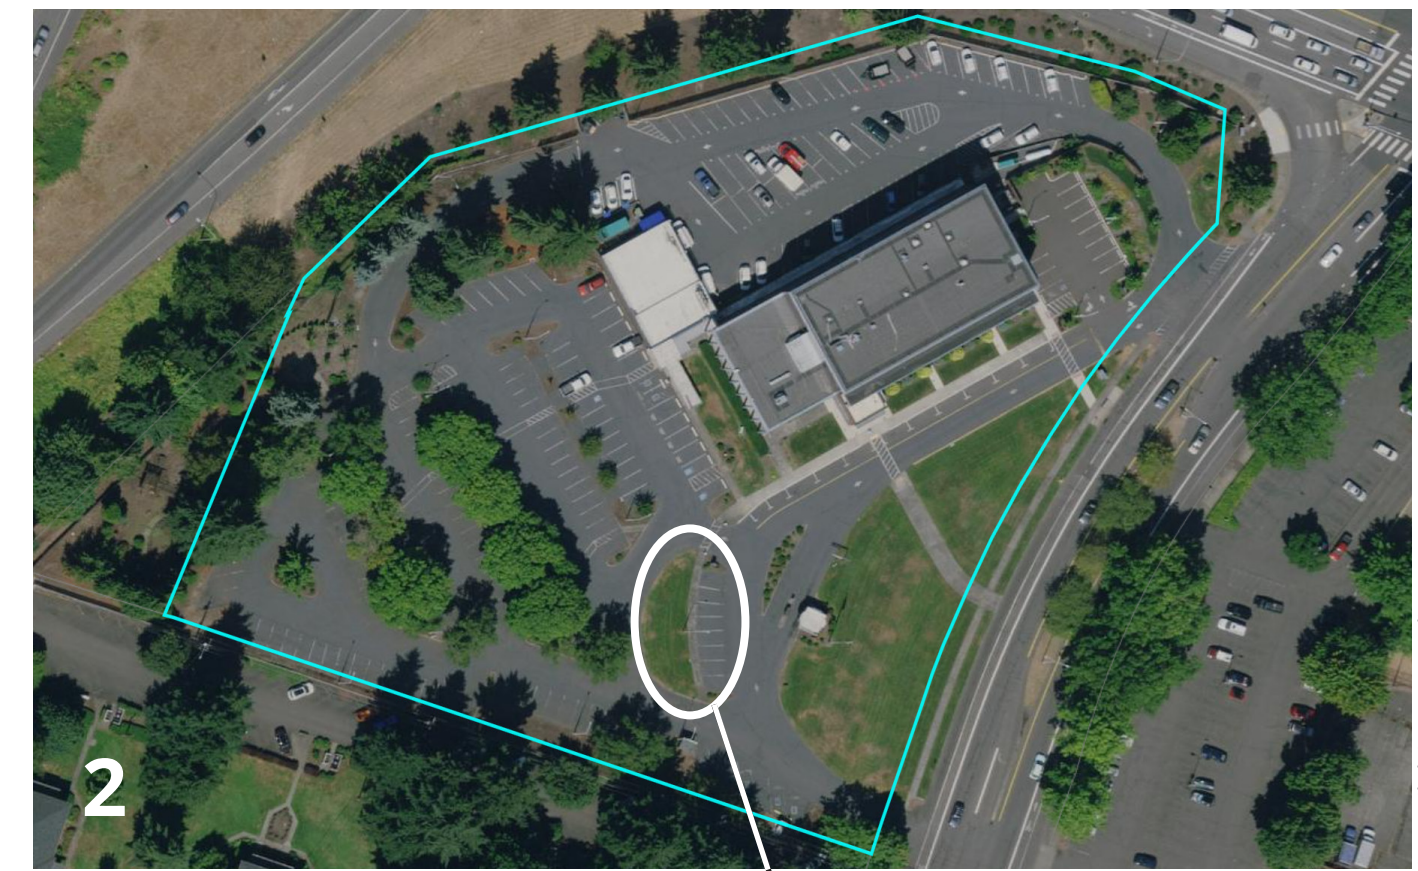

**PROJECT LOCATION MAPS**

CPU ELECTRIC CENTER, NEAR DOWNTOWN VANCOUVER

PROJECT AREA - POLLINATOR GARDEN

**3 POLLINATOR GARDEN LAYOUT - PLAN VIEW**