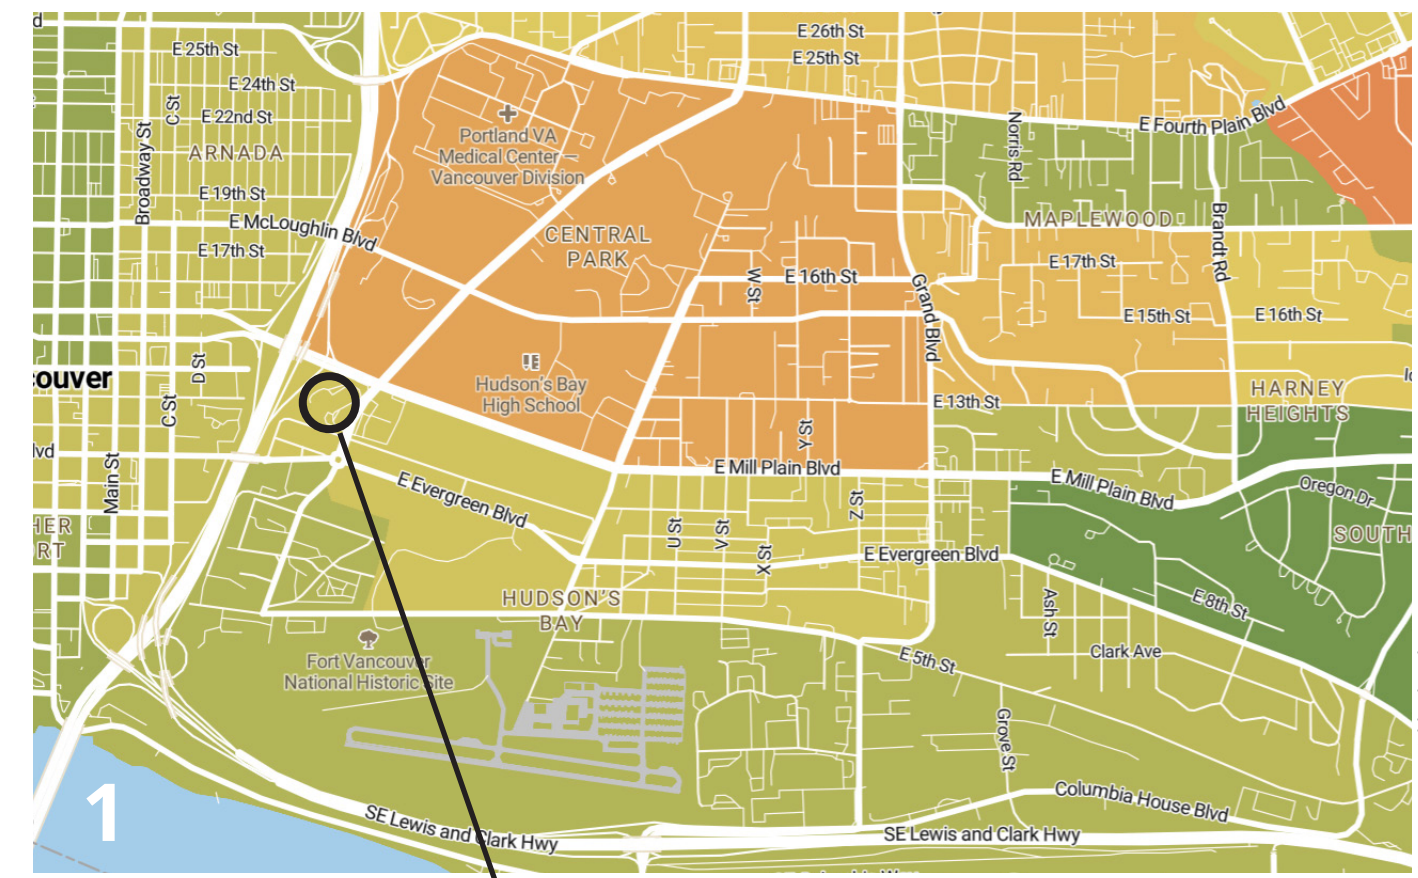

**PROJECT LOCATION MAPS**

CPU ELECTRIC CENTER, NEAR DOWNTOWN VANCOUVER

PROJECT AREA - POLLINATOR GARDEN

**3 POLLINATOR GARDEN LAYOUT - PLAN VIEW**