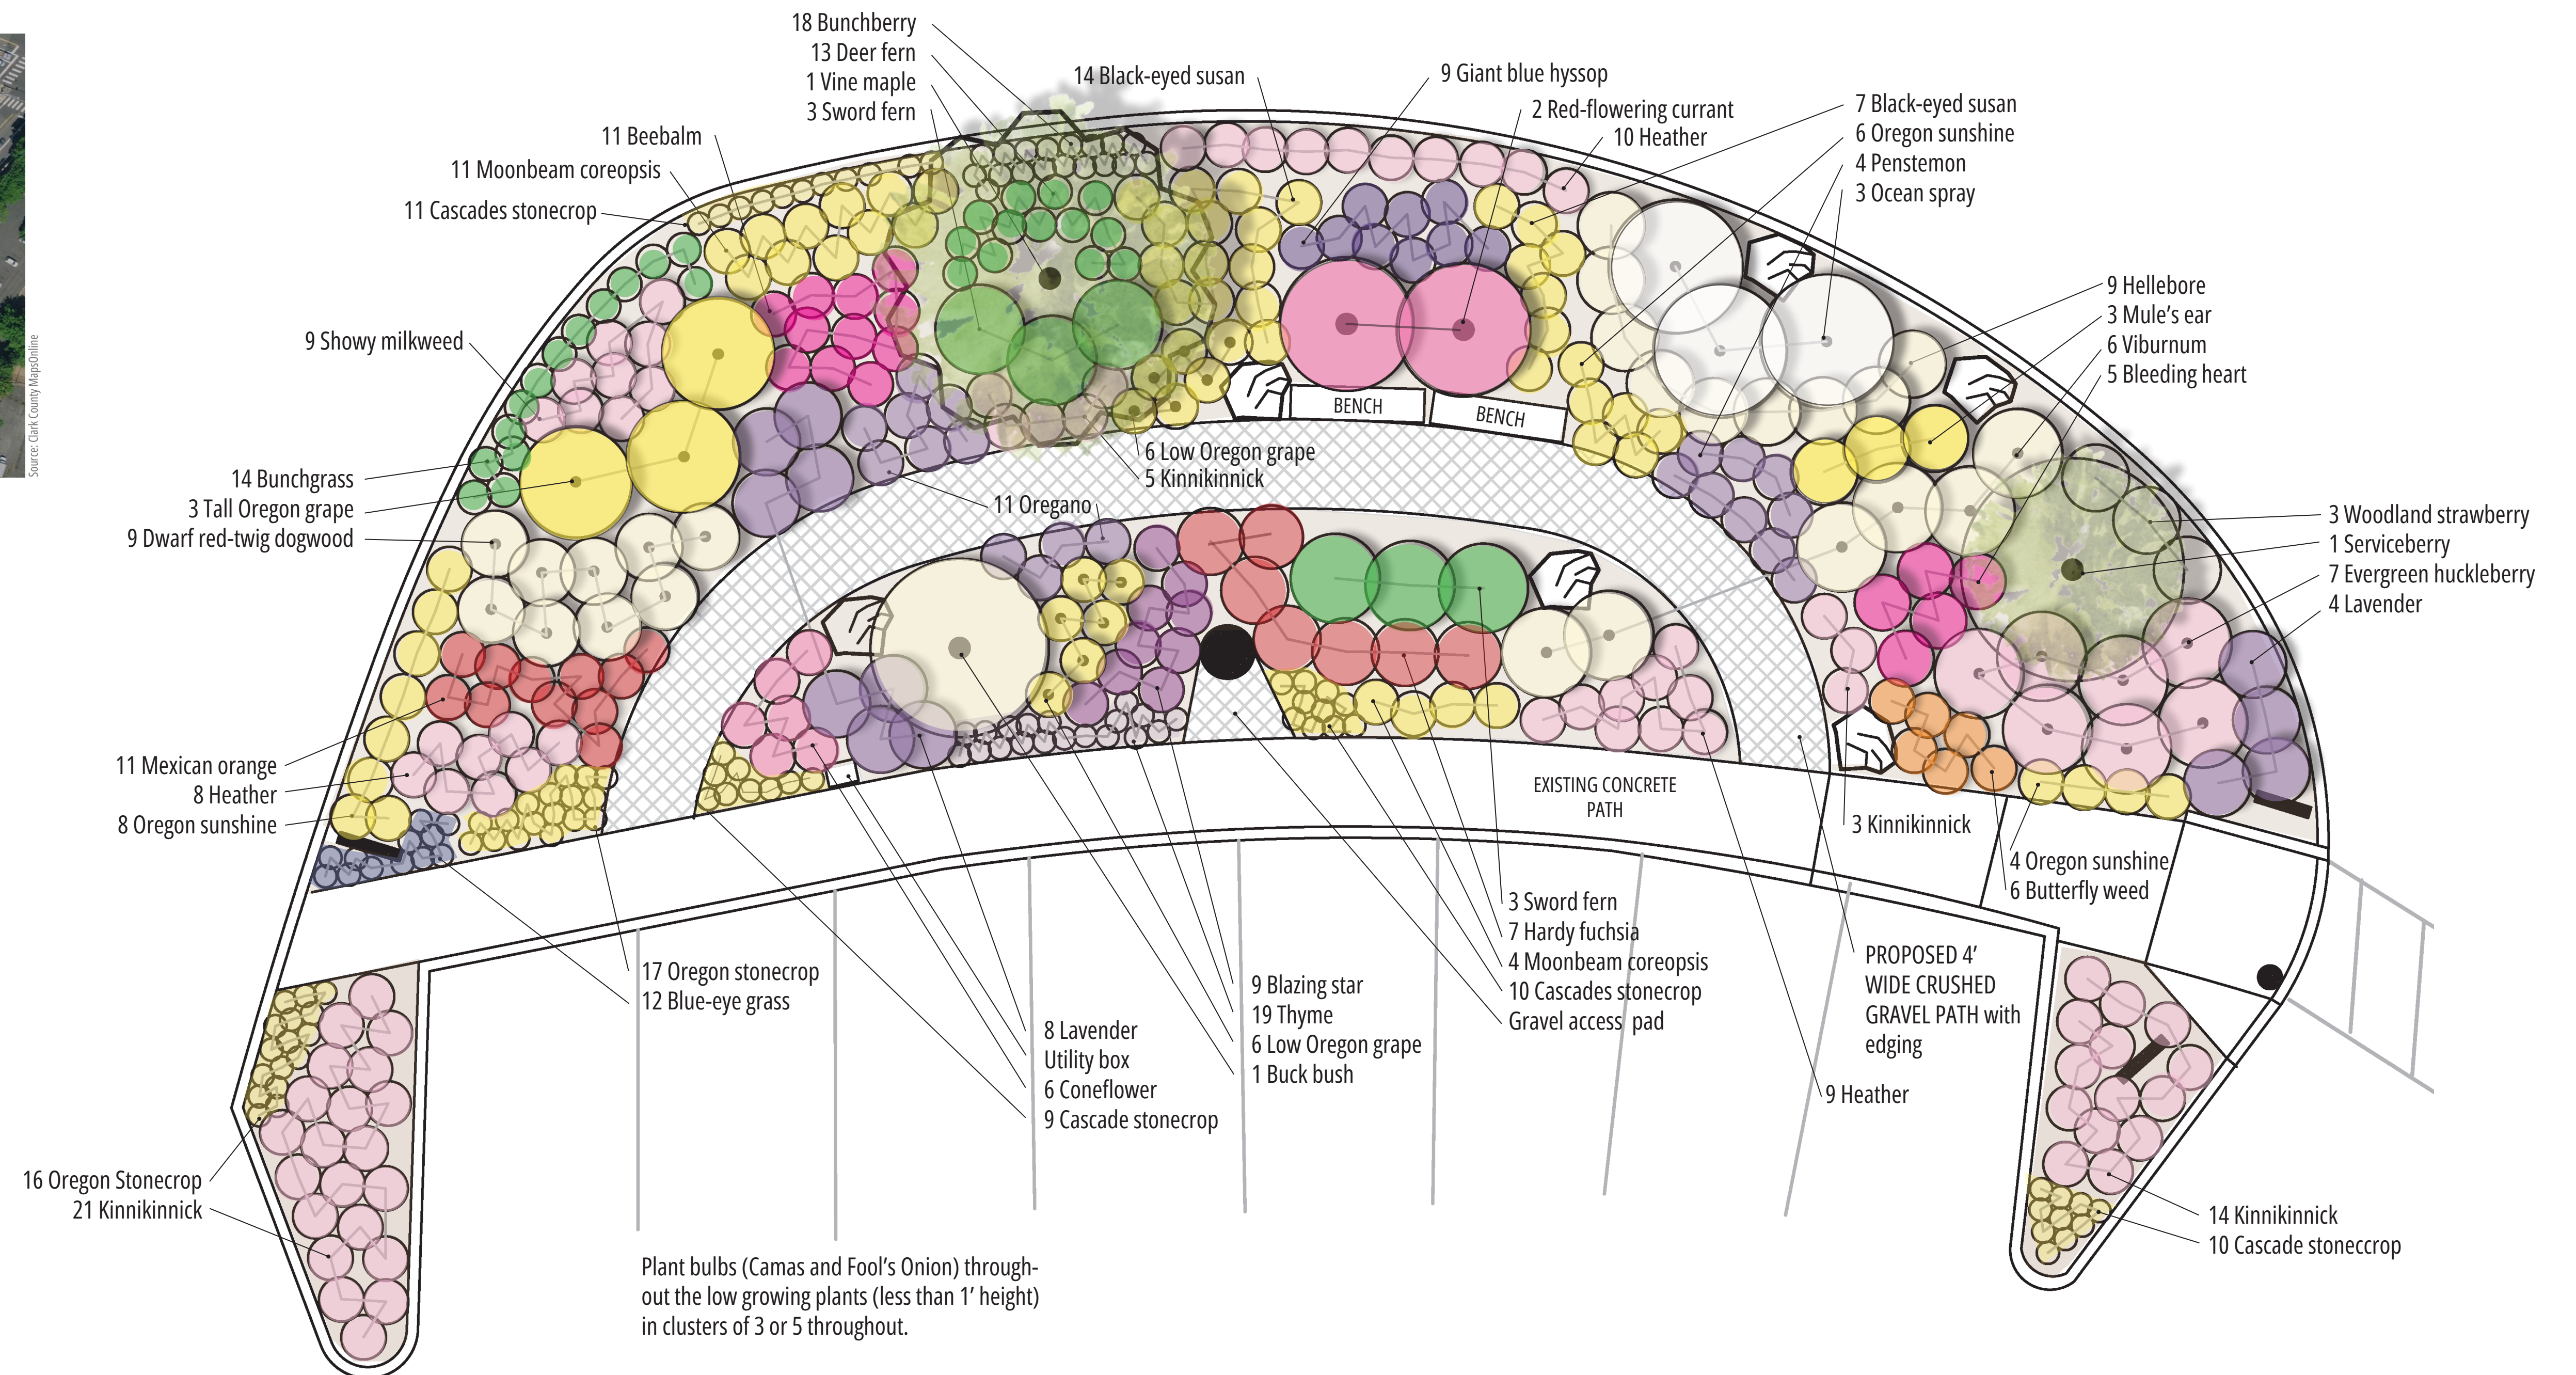

**PROJECT LOCATION MAPS**

CPU ELECTRIC CENTER, NEAR DOWNTOWN VANCOUVER

PROJECT AREA - POLLINATOR GARDEN

**3 POLLINATOR GARDEN LAYOUT - PLAN VIEW**