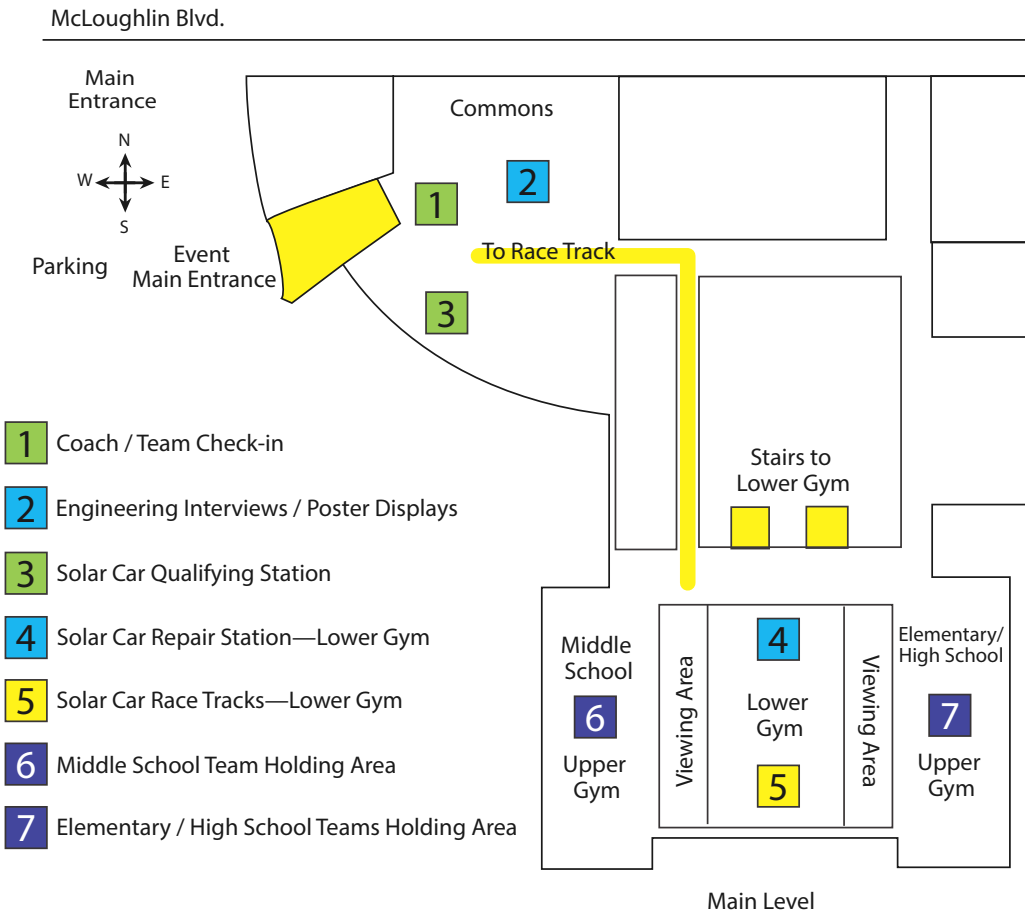

## HUDSON BAY HIGH SCHOOL

## Schedule of Events

Pizza for students/teachers served noon to 1:30 p.m. near Upper Gyms