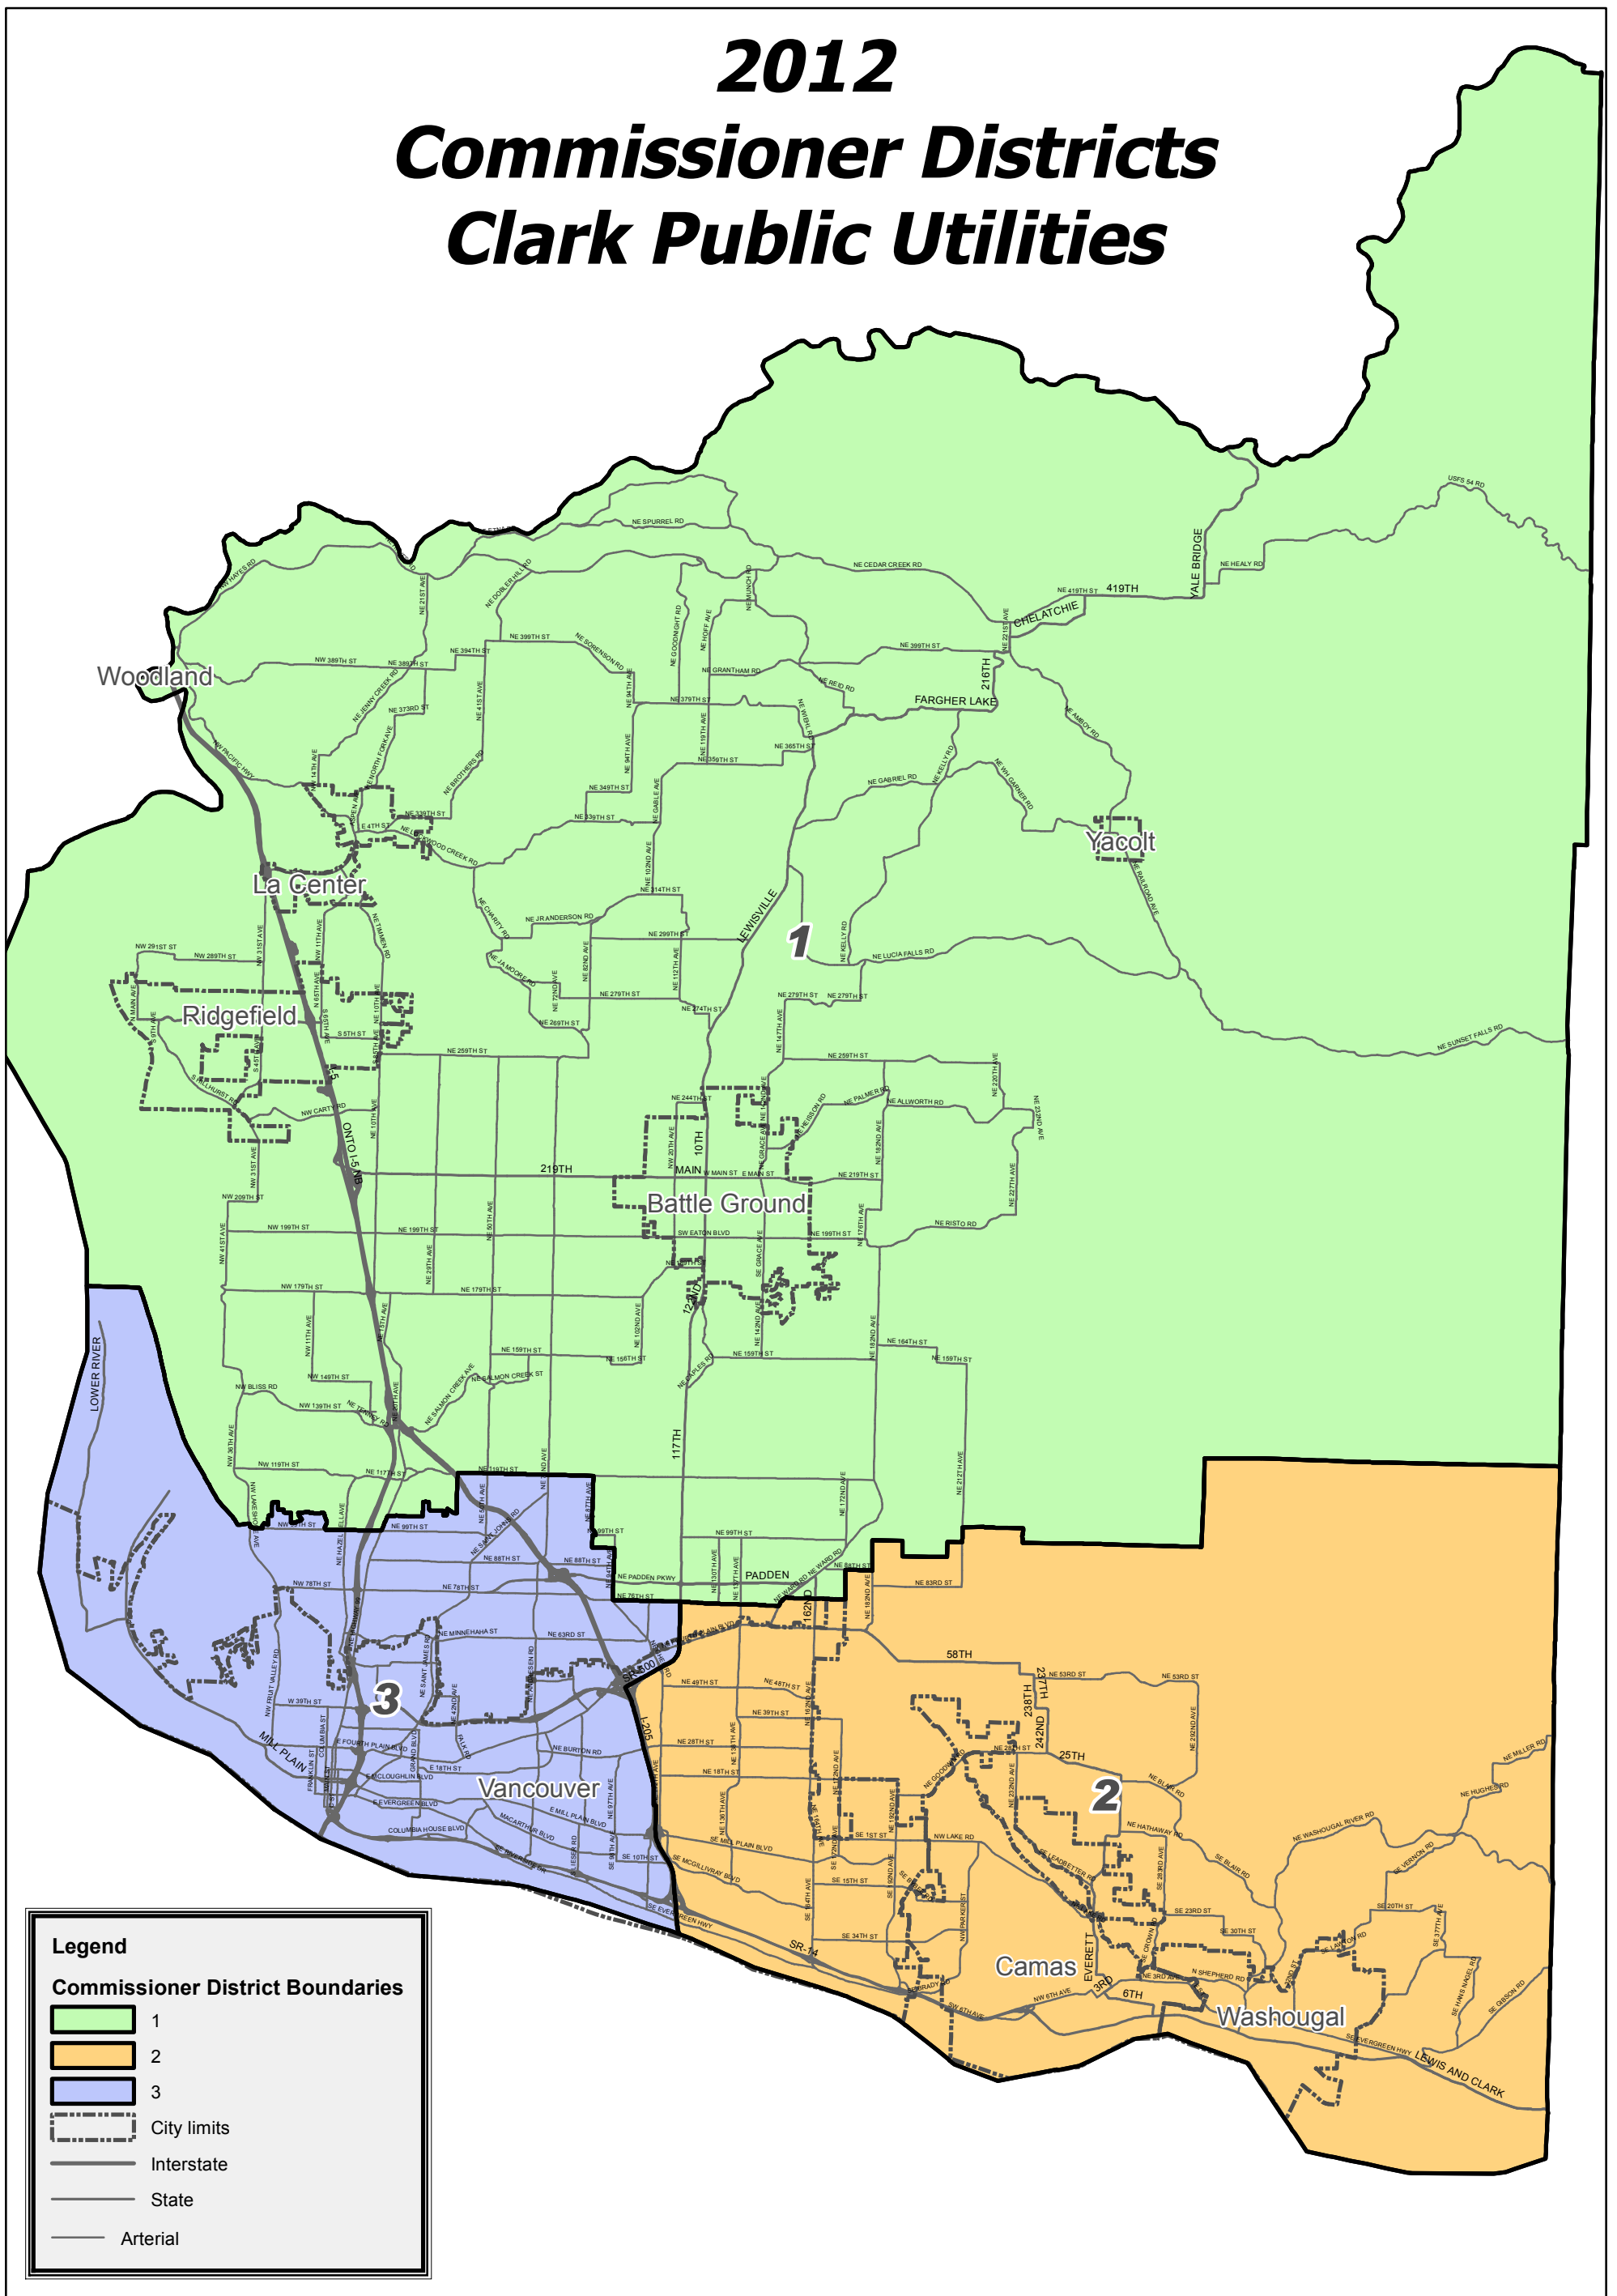

2012 Commissioner Districts Clark Public Utilities

Legend

Commissioner District Boundaries

- 1
- 2
- 3
- City limits
- Interstate
- State
- Arterial

Population by Commissioner District

District	2010 Census Population
1	141,805
2	141,706
3	141,852

proud past, promising future

CLARK COUNTY
WASHINGTON
Geographic Information System

Date: 1/12/2012

Path: Q:\Projects\conSrvs\OtherAgencies\19869\cpucommdst\comdst2010final2.mxd